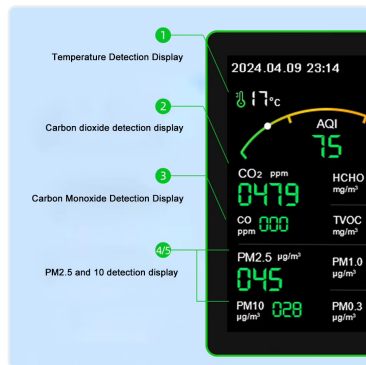

Advanced Protection: Monitors CO₂, CO, HCHO, TVOC, and multiple PM sizes (0.3/1.0/2.5/10) with intelligent alarm synchronization.

Technical Specifications

Hardware Architecture

Material	ABS Body + TFT Electroplated Mirror Screen
Display	2.8-inch TFT Color High-Contrast Screen
Battery	2000mAh Li-Po (3.7V / 260mA)
Charging	DC5V, 1A Type-C Interface

Sensor Performance

CO₂ / CO Range	400-5000PPM / 0-999PPM (±50PPM)
HCHO / TVOC	0-1.99mg/m ³ / 0-9.99mg/m ³ (±0.05mg/m ³)
Laser PM Range	0-999µg/m ³ (PM _{0.3} , PM _{1.0} , PM _{2.5} , PM ₁₀)
Environment	-10~50°C (±2°C) 0%-99%RH (±5%RH)

Interface Breakdown

Metrics: Temp, CO2, CO, PM2.5, PM10

Metrics: Humidity, HCHO, TVOC, PM1.0, PM0.3

Operational Protocols

Action	Command Response
Hold (>3s)	Power ON/OFF (60s sensor preheat phase)
1 Click	Switch °C/°F Unit Toggle Timer Interface
2 Clicks	Mute Buzzer Reset Stopwatch Timer
3 Clicks	Navigate to Clock & Secondary Utility Screen
4 Clicks	Initiate 120s Precision Manual Calibration
5 Clicks	WiFi Pairing / Reset (Icon flashes after 5s)

A: Green = Safe, Orange = Warning, Red = Hazard. Hazardous conditions trigger a triple rapid-buzzer alarm.

Graffiti Smart Ecosystem

Transform your home into a reactive health sanctuary with full IoT integration. Using the "Tuya Smart" app, you gain control over: