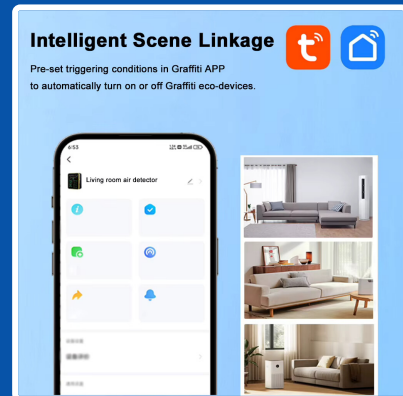

Graffiti Smart Ecosystem

Transform your home into a reactive health sanctuary with full IoT integration. Using the "Tuya Smart" app, you gain control over:

- **Global Monitoring:** Real-time air quality access anywhere.
- **Historical Data:** View trends for up to 12 parameters.
- **Automation Scenes:** Sync with HVAC and smart plugs.
- **Alert Customization:** Personalize individual thresholds.

Package Configuration

- 1 X Blufury AirSense 15 Pro (BLFMT15)
- 1 X High-Speed Type-C Charging Cable
- 1 X Comprehensive Instruction Manual